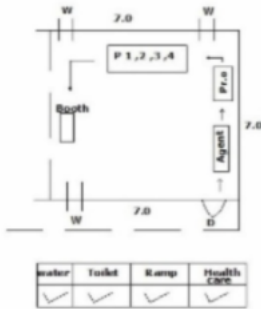

Nazri Naksha

Google Map View

Polling Station Building Front View

Polling Station Front View

Cad View

Key MAP View