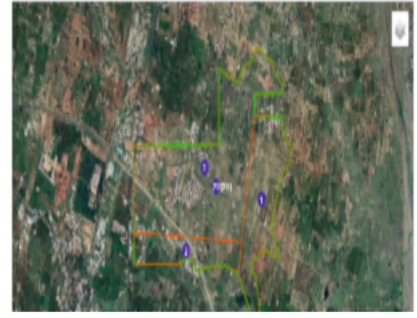

Nazri Naksha

Google Map View