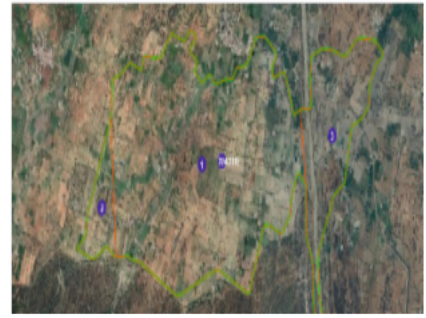

Nazri Naksha

Google Map View