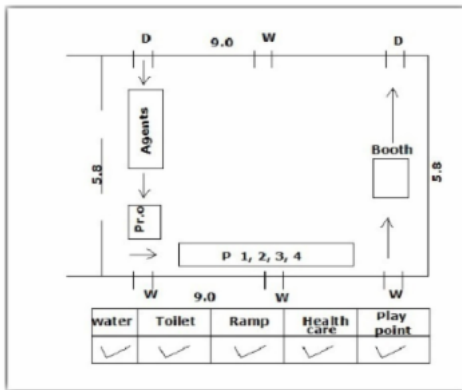

Nazri Naksha

Google Map View

Cad View