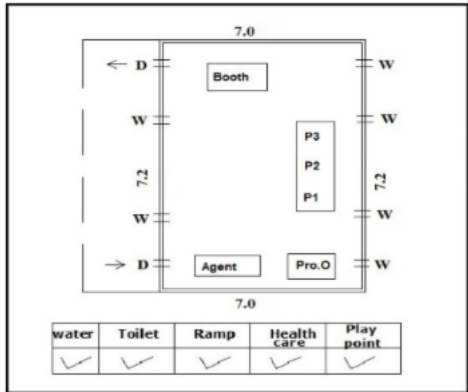

Nazri Naksha

Google Map View

Polling Station Building Front View

Polling Station Front View

Cad View

Key MAP View