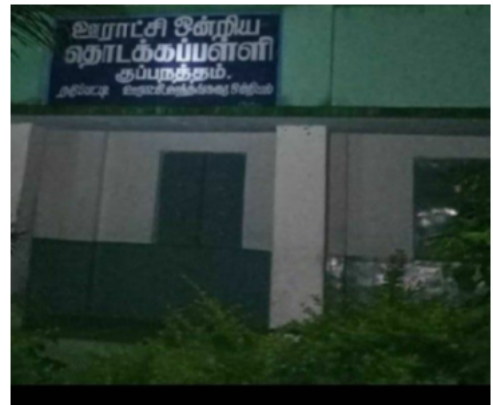

Polling Station Building Front View

Polling Station Front View