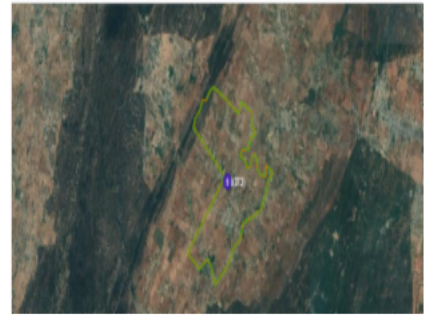

Nazri Naksha

Google Map View