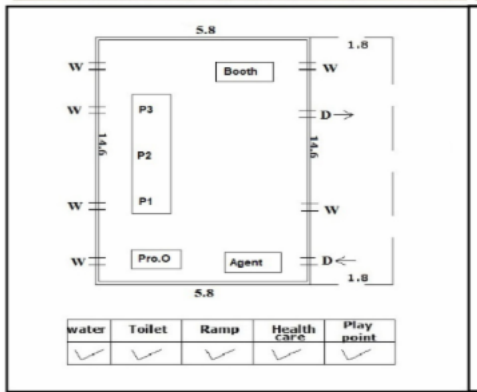

Nazri Naksha

Google Map View

Polling Station Building Front View

Polling Station Front View

Cad View

Key MAP View