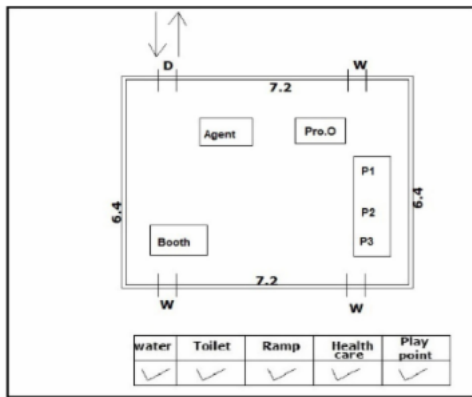

Nazri Naksha

Google Map View

Polling Station Building Front View

Polling Station Front View

Cad View

Key MAP View