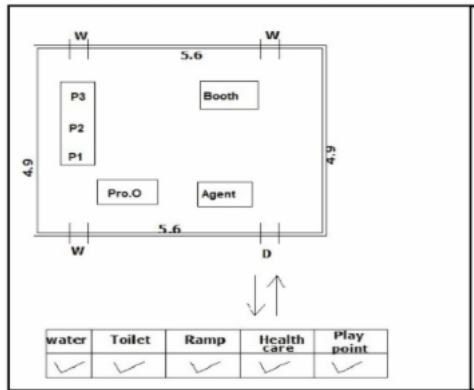

Nazri Naksha

Google Map View

Polling Station Building Front View

Polling Station Front View

Cad View

Key MAP View