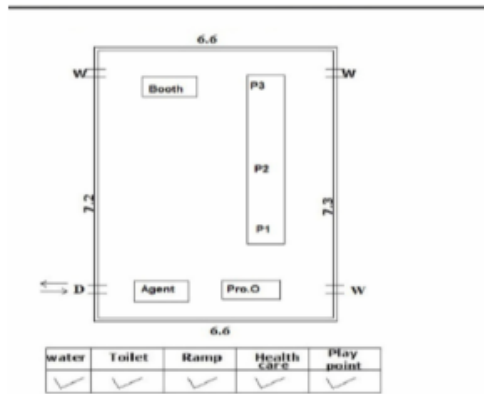

Nazri Naksha

Google Map View

Polling Station Building Front View

Polling Station Front View

Cad View

Key MAP View