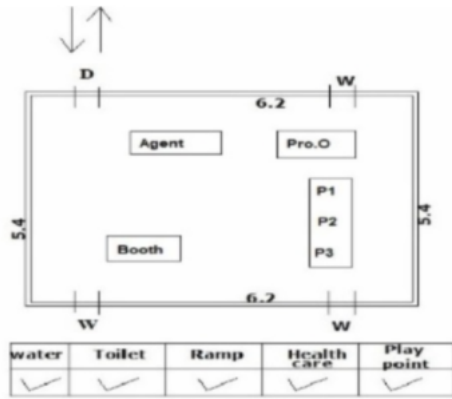

Nazri Naksha

Google Map View

Polling Station Building Front View

Polling Station Front View

Cad View

Key MAP View