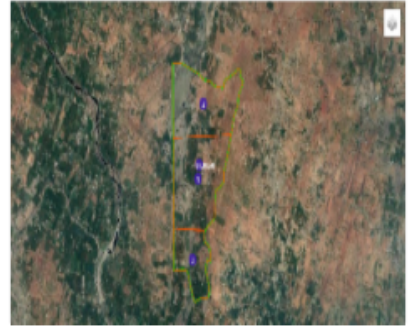

Nazri Naksha

Google Map View