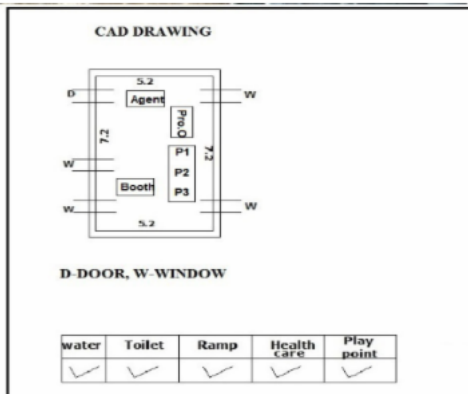

Nazri Naksha

Google Map View

Polling Station Building Front View

Polling Station Front View

Cad View

Key MAP View