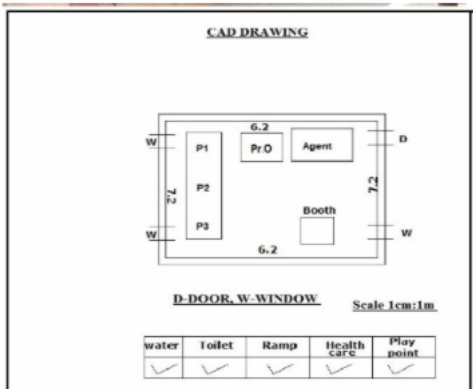

Nazri Naksha

Google Map View

Polling Station Building Front View

Polling Station Front View

Cad View

Key MAP View