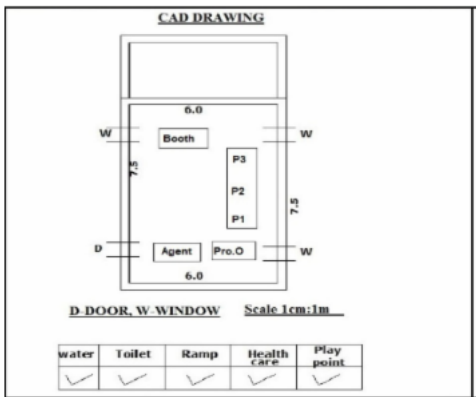

Nazri Naksha

Google Map View

Polling Station Building Front View

Polling Station Front View

Cad View

Key MAP View