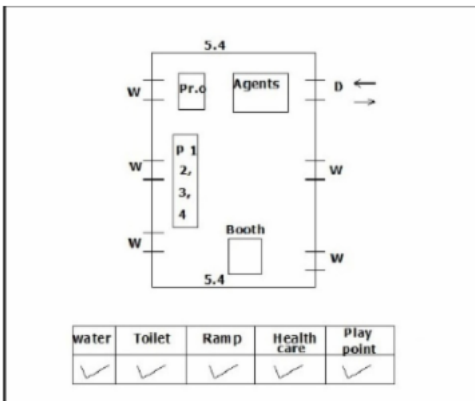

Nazri Naksha

Google Map View

Polling Station Building Front View

Polling Station Front View

Cad View

Key MAP View