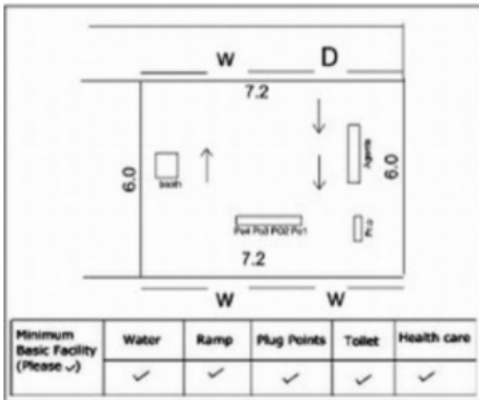

Nazri Naksha

Google Map View

Polling Station Building Front View

Polling Station Front View

Cad View

Key MAP View