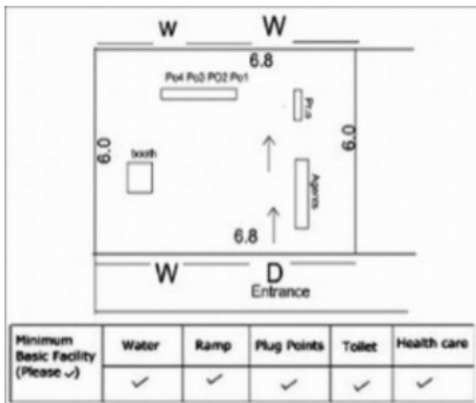

Nazri Naksha

Google Map View

Polling Station Building Front View

Polling Station Front View

Cad View

Key MAP View