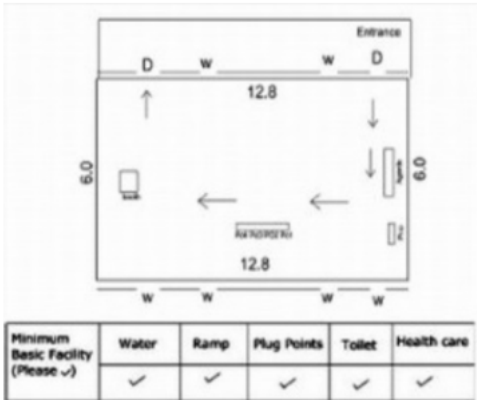

Nazri Naksha

Google Map View

Polling Station Building Front View

Polling Station Front View

Cad View

Key MAP View