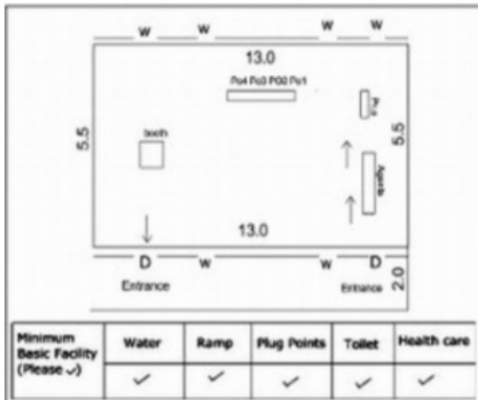

Nazri Naksha

Google Map View

Polling Station Building Front View

Polling Station Front View

Cad View

Key MAP View