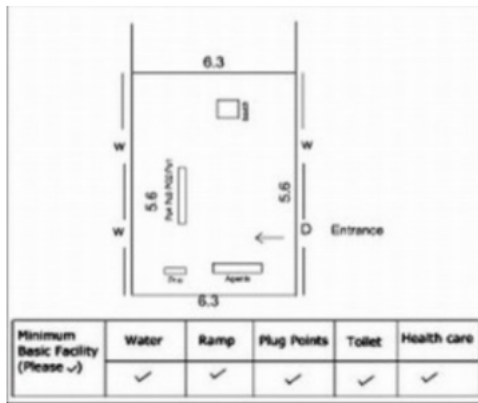

Nazri Naksha

Google Map View

Polling Station Building Front View

Polling Station Front View

Cad View

Key MAP View