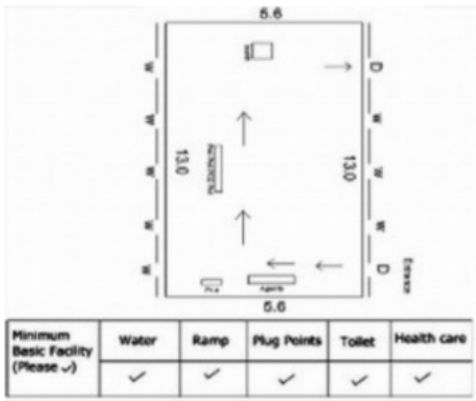

Nazri Naksha

Google Map View

Polling Station Building Front View

Polling Station Front View

Cad View

Key MAP View