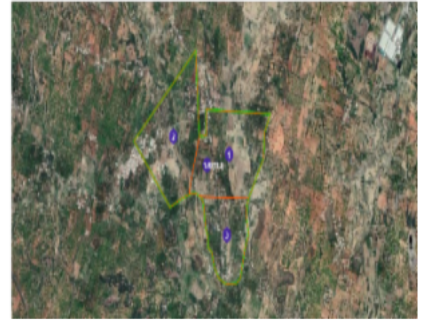

Nazri Naksha

Google Map View