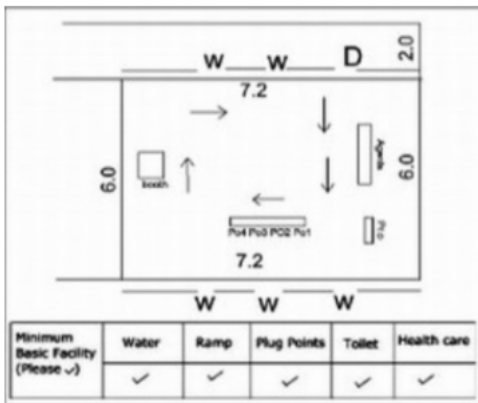

Nazri Naksha

Google Map View

Polling Station Building Front View

Polling Station Front View

Cad View

Key MAP View