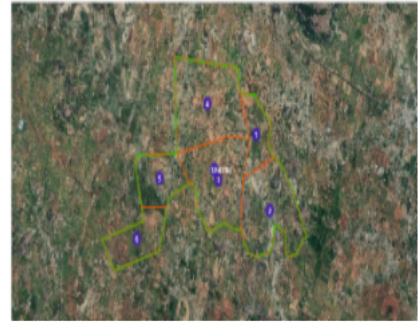

Nazri Naksha

Google Map View