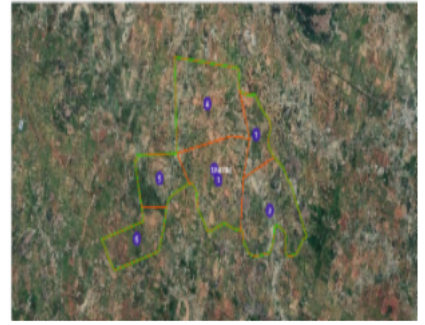

Nazri Naksha

Google Map View