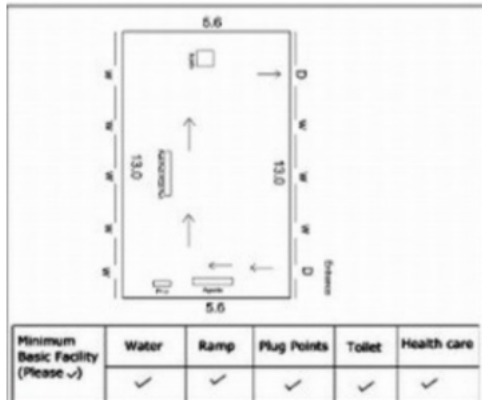

Nazri Naksha

Google Map View

Polling Station Building Front View

Polling Station Front View

Cad View

Key MAP View