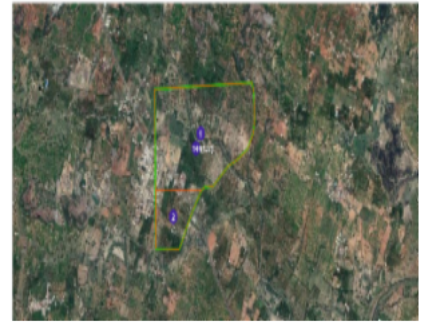

Nazri Naksha

Google Map View