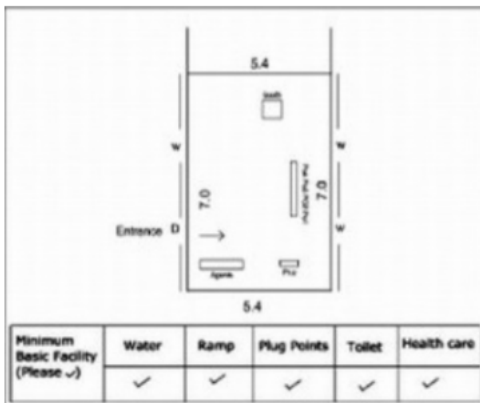

Nazri Naksha

Google Map View

Polling Station Building Front View

Polling Station Front View

Cad View

Key MAP View