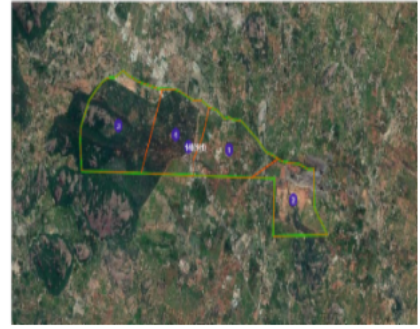

Nazri Naksha

Google Map View