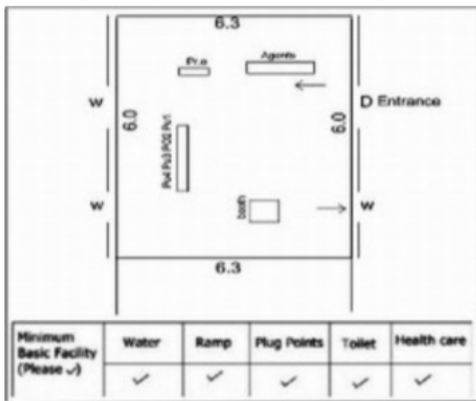

Nazri Naksha

Google Map View

Polling Station Building Front View

Polling Station Front View

Cad View

Key MAP View