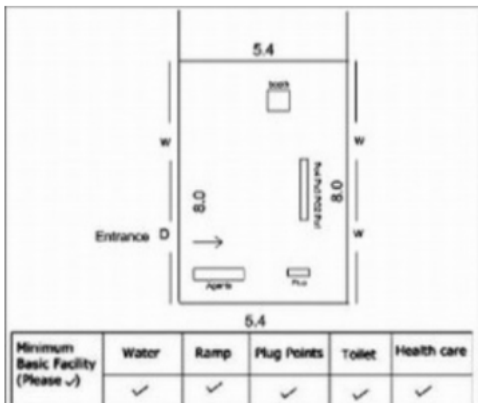

Nazri Naksha

Google Map View

Polling Station Building Front View

Polling Station Front View

Cad View

Key MAP View