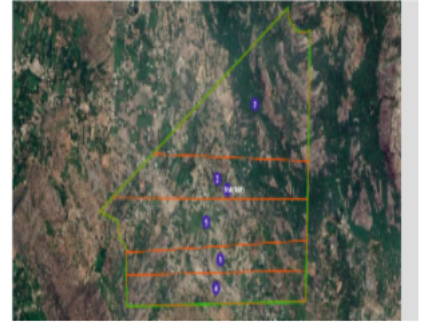

Nazri Naksha

Google Map View