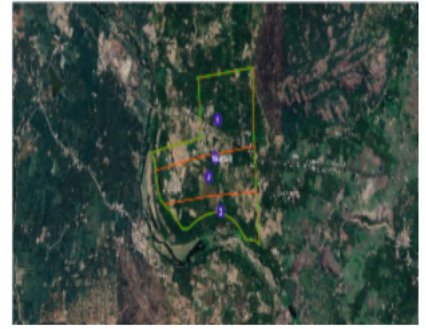

Nazri Naksha

Google Map View