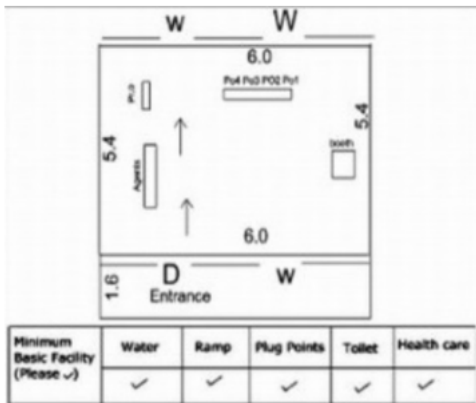

Nazri Naksha

Google Map View

Polling Station Building Front View

Polling Station Front View

Cad View

Key MAP View