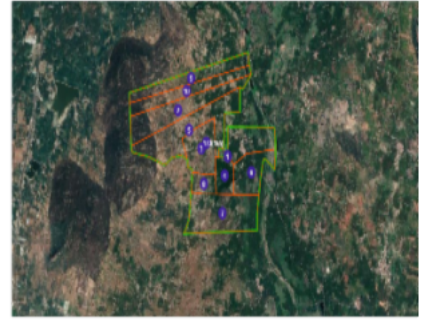

Nazri Naksha

Google Map View