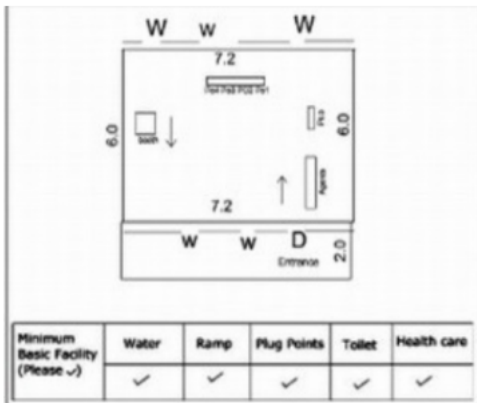

Nazri Naksha

Google Map View

Polling Station Building Front View

Polling Station Front View

Cad View

Key MAP View