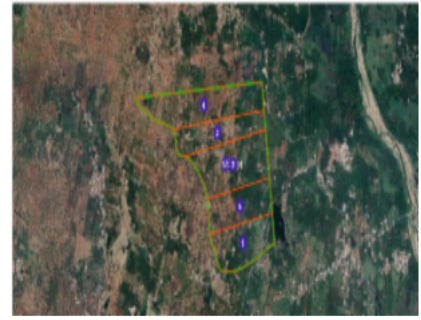

Nazri Naksha

Google Map View