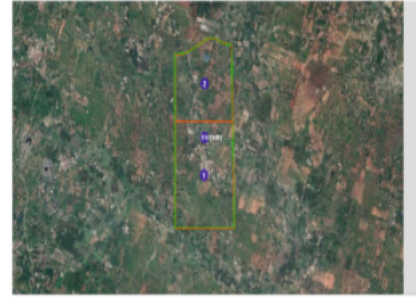

Nazri Naksha

Google Map View