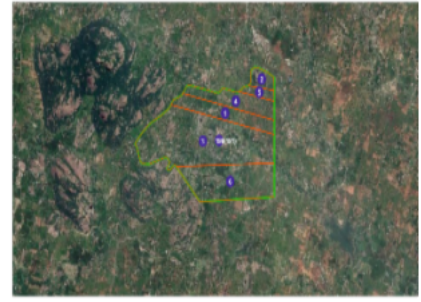

Nazri Naksha

Google Map View