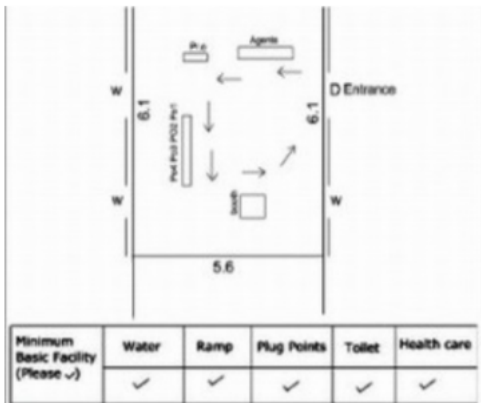

Nazri Naksha

Google Map View

Polling Station Building Front View

Polling Station Front View

Cad View

Key MAP View