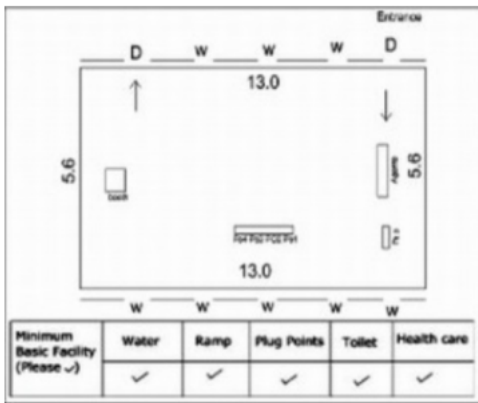

Nazri Naksha

Google Map View

Polling Station Building Front View

Polling Station Front View

Cad View

Key MAP View