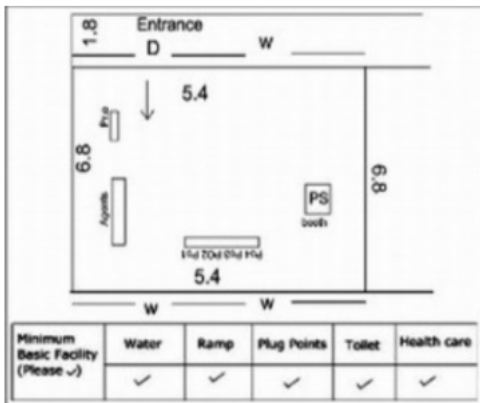

Nazri Naksha

Google Map View

Polling Station Building Front View

Polling Station Front View

Cad View

Key MAP View