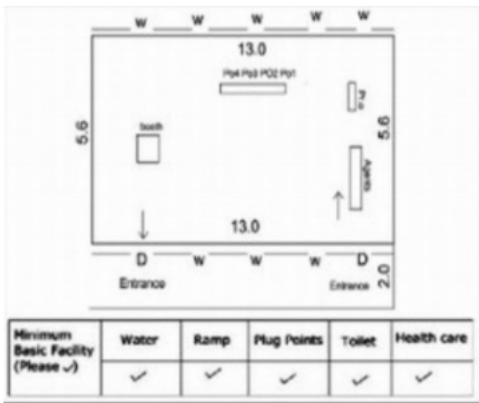

Nazri Naksha

Google Map View

Polling Station Building Front View

Polling Station Front View

Cad View

Key MAP View