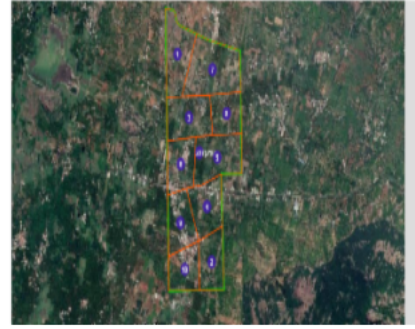

Nazri Naksha

Google Map View