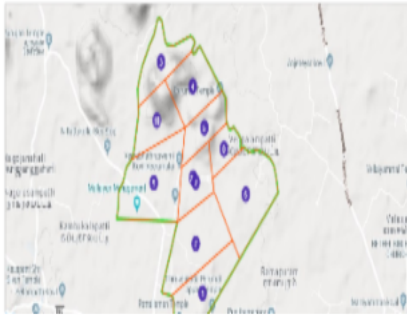

Nazri Naksha

Google Map View