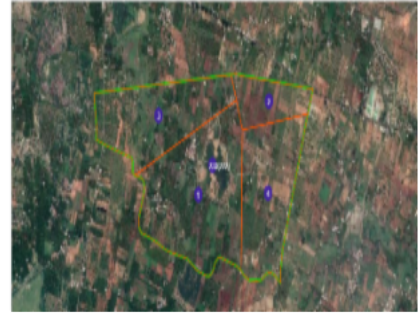

Nazri Naksha

Google Map View