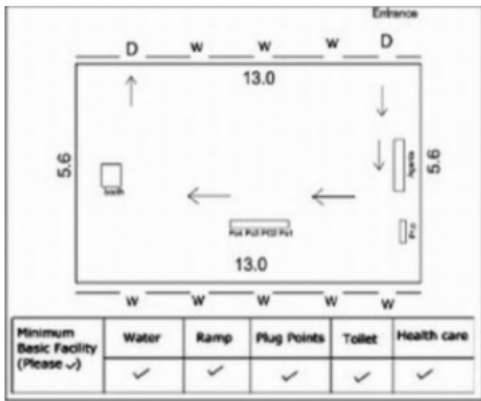

Nazri Naksha

Google Map View

Polling Station Building Front View

Polling Station Front View

Cad View

Key MAP View