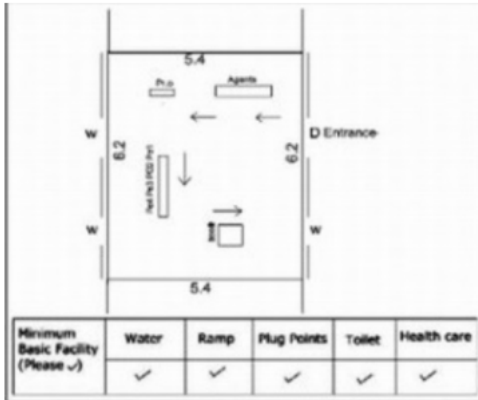

Nazri Naksha

Google Map View

Polling Station Building Front View

Polling Station Front View

Cad View

Key MAP View